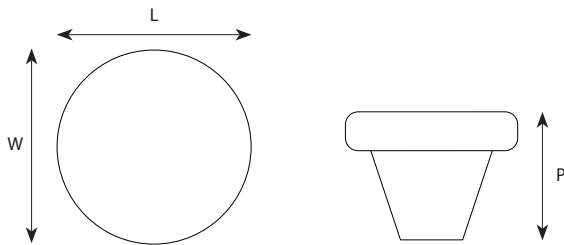

H1190 / H1191

SAVILLE

BUTTON FURNITURE PULLS

Button H1190

Button Small H1191

DIMENSIONS

	H1190	H1191
L	45mm / 1 25/32"	35mm / 1 13/32"
P	26mm / 1 1/32"	22mm / 7/8"
W	45mm / 1 25/32"	35mm / 1 13/32"

L Length overall
 P Projection (at highest point)
 W Width (at widest point)

Imperial measurements converted from metric to nearest 1/32nd"
 Dimensional tolerance +/- 1.5mm

Leather Finishes

FINISHES

Standard 2 of M4 x 30mm long pan head bolts
 Alternative M4 x 25mm / 30mm / 40mm / 50mm / 60mm pan head bolt